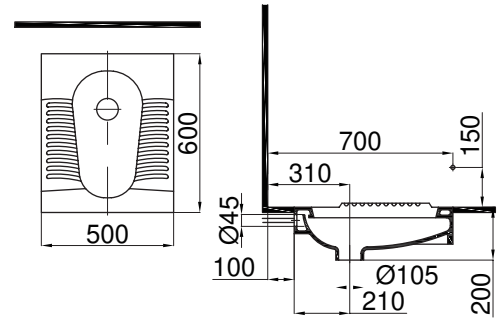

0008-0605 Arkadan Su Girişli / Back Water Inlet

0008-0606 Üstten Su Girişli / Up Water Inlet

Güneş Hela Taşı (60x60)

Sun Squatting