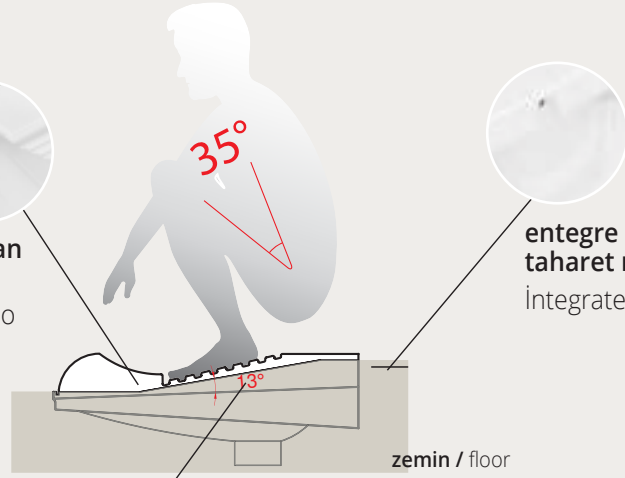

su sıçratmayan tasarım
designed for no spitting

entegre taharet musluğu
integrated faucet

13° açılı oturma ergonomisi
13° angle seating