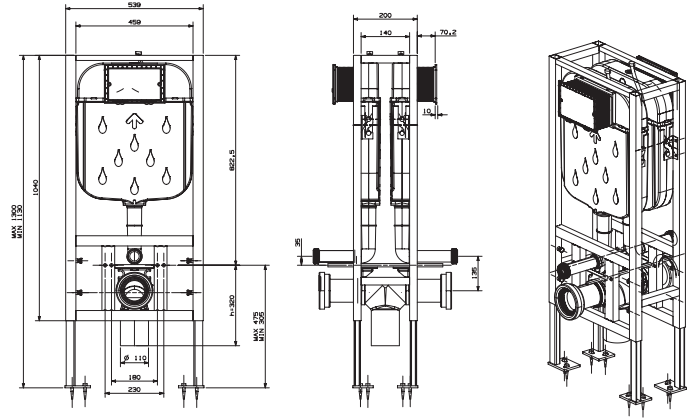

Yere Hızlı Montaj Gömme Rezervuar

Quick installation to floor Concealed Cisterns

53-01-04-010

Sirt Sirta Yere Hızlı Montaj Gömme Rezervuar
Quick installation to floor as back to back. Concealed Cisterns

53-01-04-006