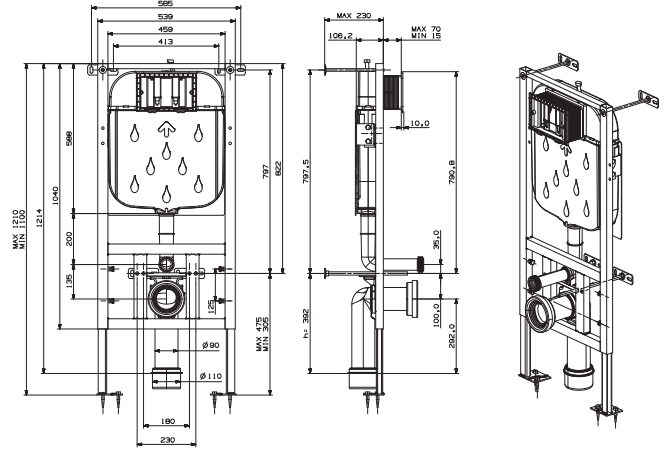

0008-0706 Üstten Su Girişli / Up Water Inlet

Güneş Hela Taşı (50x60)

Sun Squatting

53-01-04-009

Duvar Önü Hızlı Montaj Gömme Rezervuar

Quick installation as front of th wall. Concealed Cisterns

53-01-04-008