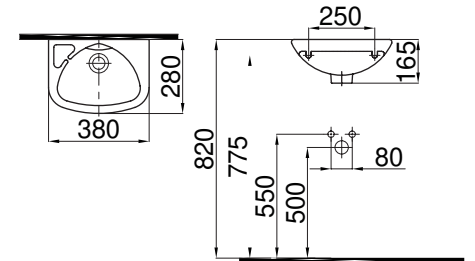

-Siparişleri palet bazında olmalıdır. Kutulu sevkiyatı yoktur.
-35x45 ve 40x50 lavaboların yarım ayak ile montajı, yaylı montaj seti ile yapılmaktadır.

- Order must be based on pallet.
- Montage screw non include to products price.