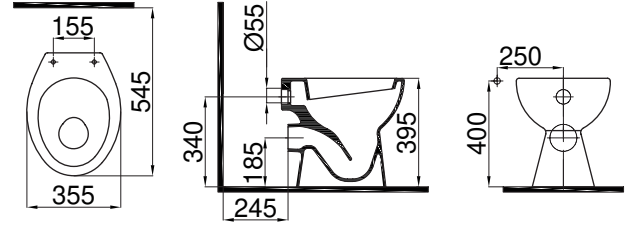

0004-0105 With Hole

0004-0106 Without Hole

Tek Klozet Alttan Çıkışlı (35x54x39)

S-Trap WC Pan