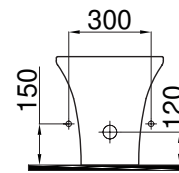

2904-0605	Asma Klozet (39x57x35) Back to Wall WC Pan
53-02-06-005	Klozet Kapağı (Yavaş Kapanır/İnce) Seat Cover (Soft Close)

2906-0605 | Asma Bide (39x57x33)
Wall Hung Bidet

2906-0105 | Duvara Sifir Bide (39x57x40)
Back to Wall Bidet