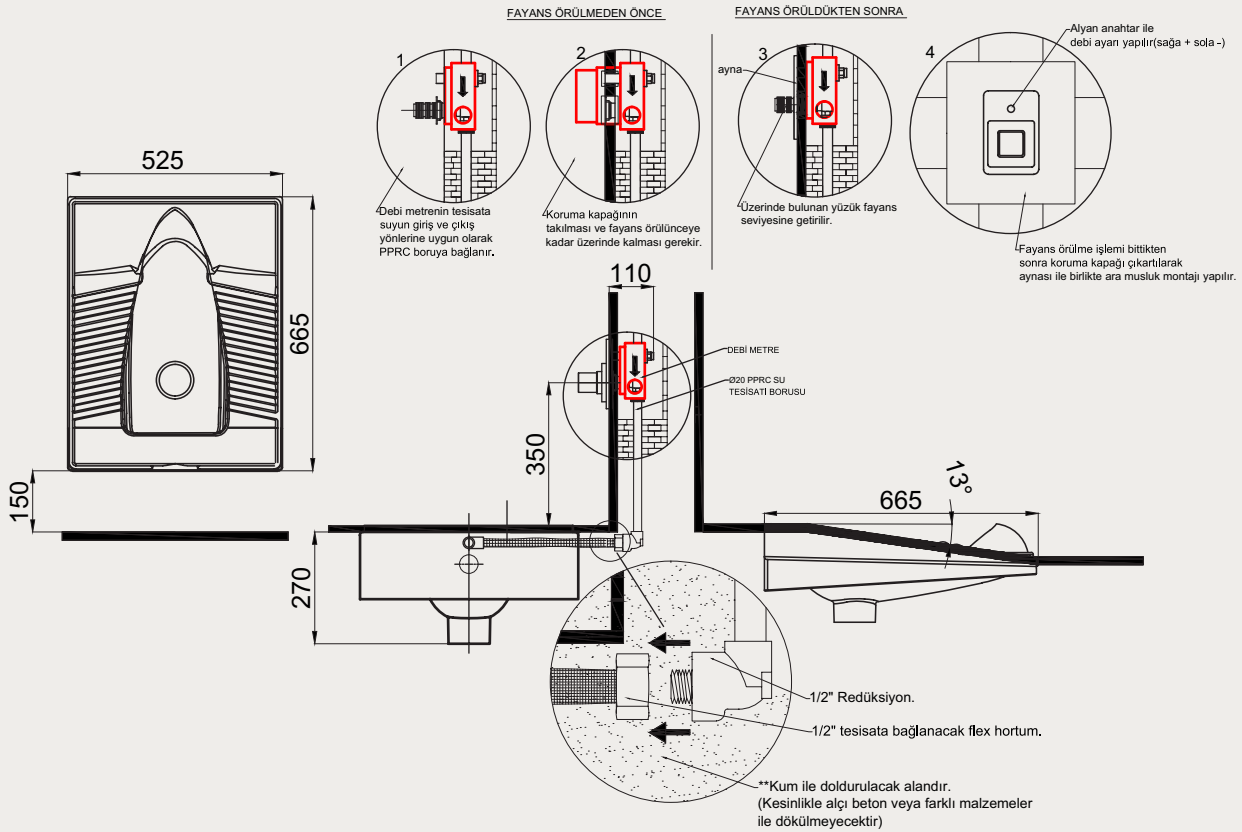

entegre taharet musluğu
integrated faucet

13° açılı oturma ergonomisi
13° angle seating

SET0008-0805-001-1-2000
Debi Metreli / Urinal With Flowmeter)

Yeni Nesil Taharet Musluklu Alaturka Hela Taşı (52x67)
New Generation With Taharet Faucet Alaturka Squatting