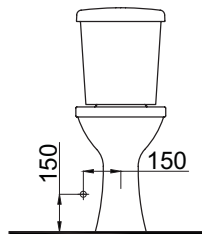

53-04-01-019 (Ø 50 cm)
53-04-01-020 (50x75 cm)
Hareketli Ayna
Moving Mirror