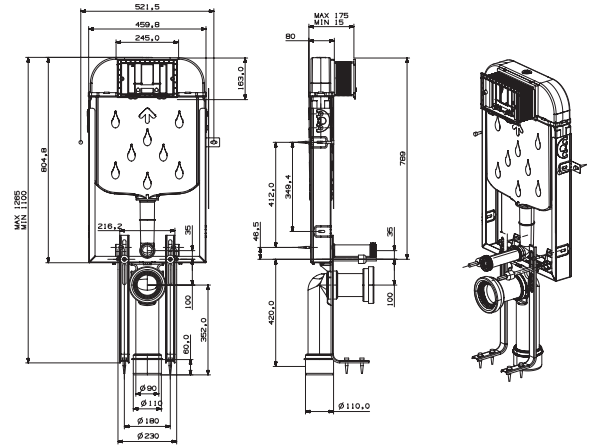

53-01-04-007

Hela Taşı Uyumlu Gömme Rezervuar
Used for Squatting Pans Concealed