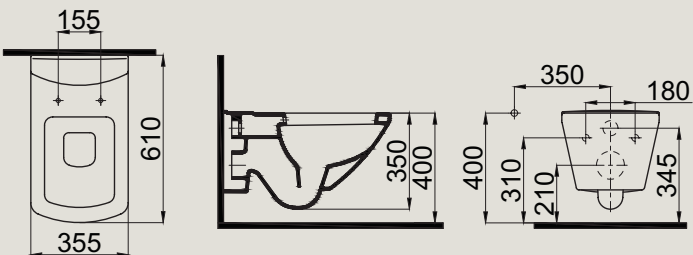

INNOVATIVE FEATURES:

- 1- Slim and soft close cover
- 2- Push-pull, clean- cover
- 3- Easy clean surface
- 4- Antibacterial (non-bacterial) surface

0604-2605	Asma Klozet (39x61x35) Back to Wall WC Pan
53-02-06-001	Klozet Kapağı (Yavaş Kapanır/İnce) Seat Cover (Soft Close)