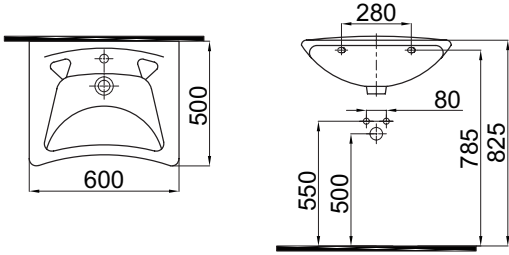

53-04-01-002
Klzt. Yanı Sabit Tut. Barı (Polisajlı 304 pasl.)
Stable Grab Bar Near WC Pan (304 Polis. Stainless)