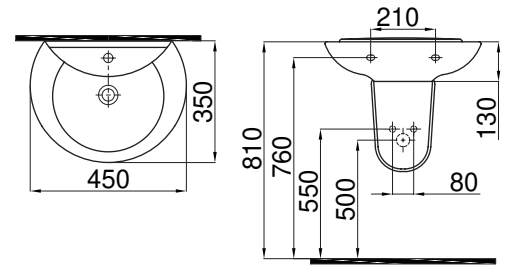

-Siparişleri palet bazında olmalıdır. Kutulu sevkiyatı yoktur.
-35x45 ve 40x50 lavaboların yarım ayak ile montajı, yaylı montaj seti ile yapılmaktadır.

- Order must be based on pallet.
- Montage screw non include to products price.