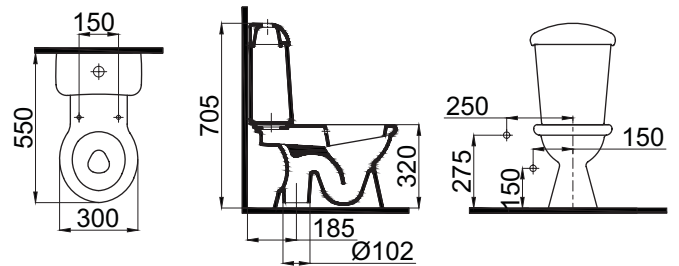

0505-0000 | Rezervuar (32x17x38)
Cistern

53-02-03-026 | Klozet Kapağı (Puf)
Seat Cover /Puf