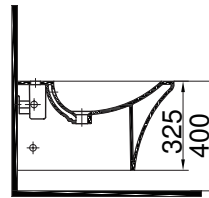

2906-0105 | Duvara Sifir Bide (39x57x40)
Back to Wall Bidet