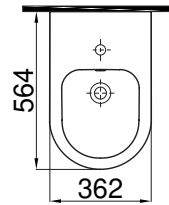

3106-2605

Asma Bide (36x52x30)
Wall Hung Bidet