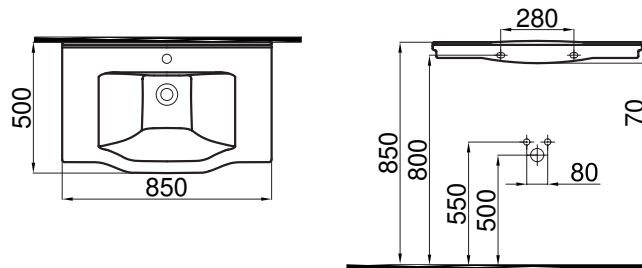

-Lavabolar montaj deliksizdir. İstenildiği takdirde sipariş esnasında belirtilmelidir.
- Washbasins are without montage hole. If requested, it must be indicated in the order.