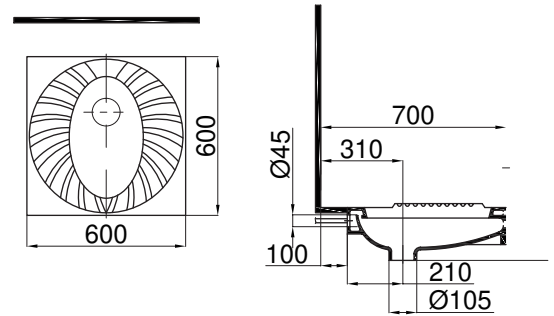

0008-0705 Arkadan Su Girişli / Back Water Inlet

0008-0706 Üstten Su Girişli / Up Water Inlet

Güneş Hela Taşı (50x60)

Sun Squatting