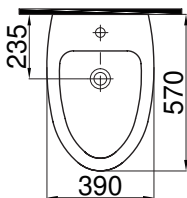

2904-0605	Asma Klozet (39x57x35) Back to Wall WC Pan
53-02-06-005	Klozet Kapağı (Yavaş Kapanır/İnce) Seat Cover (Soft Close)

2906-0605 | Asma Bide (39x57x33)
Wall Hung Bidet

2906-0105 | Duvara Sifir Bide (39x57x40)
Back to Wall Bidet