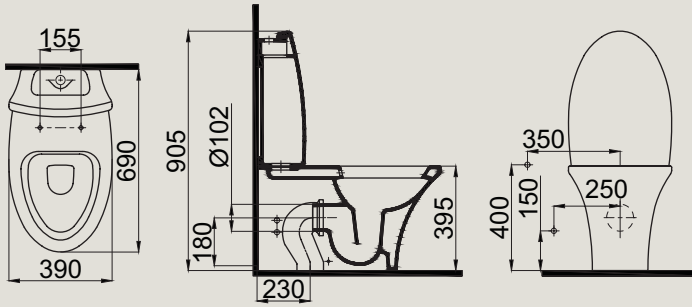

2904-0207	Entegre Musluklu Duvara Sıfır Klozet (39x69x39) Integrated Faucet Back to Wall WC Pan
-----------	--

INNOVATIVE FEATURES:

- 1- Slim and soft close cover
- 2- Push-pull, clean- cover
- 3- Integrated Faucet
- 4- Hidden montage
- 5- Easy clean surface
- 6- Antibacterial (non-bacterial) surface