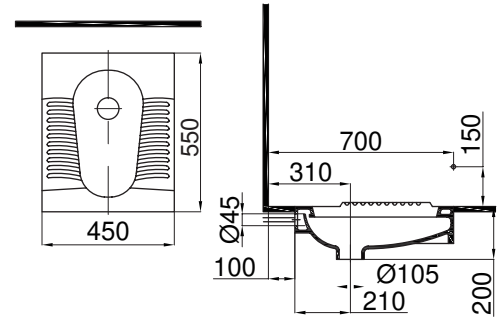

0008-0105 Arkadan Su Girişli / Back Water Inlet

0008-0106 Üstten Su Girişli / Up Water Inlet

Yıldız Hela Taşı (50x60)

Star Squatting