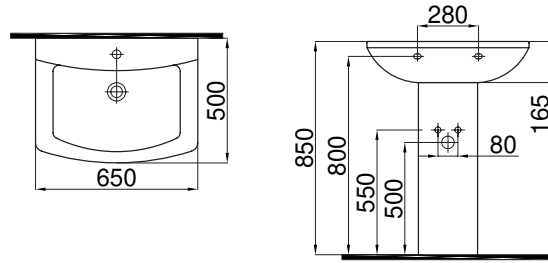

0601-0505	Lavabo (50x65) Washbasin
0602-0000	Kolon Ayak (21x21x69) Pedestal

0601-0505	Lavabo (50x65) Washbasin
0603-0000	Yarım Ayak (27x30x35) Half Pedestal