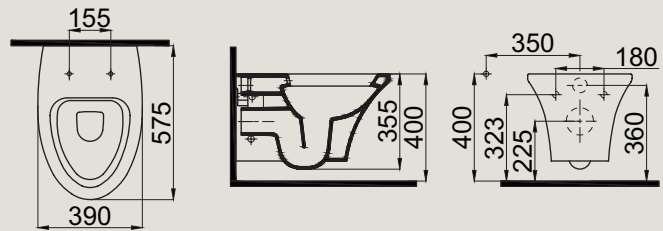

2904-0205	Duvara Sıfır Klozet (39x69x39) Back to Wall WC Pan
2905-0000	Rezervuar (39x18x51) Cistern
53-02-06-005	Klozet Kapağı (Yavaş Kapanır/İnce) Seat Cover (Soft Close)

YENİLİKÇİ ÖZELLİKLER:

- 1- Slim , sessiz ve yavaş kapanan klozet kapağı
- 2- Bas-çek, temizle-tak kapak
- 3- Entegre taharet musluğu
- 4- Gizli montaj
- 5- Easy-clean (kolay temizlenen) yüzey
- 6- Antibakteriyel (bakteri barındırmayan) yüzey

2904-0207	Entegre Musluklu Duvara Sıfır Klozet (39x69x39) Integrated Faucet Back to Wall WC Pan

INNOVATIVE FEATURES:

- 1- Slim and soft close cover
- 2- Push-pull, clean- cover
- 3- Integrated Faucet
- 4- Hidden montage
- 5- Easy clean surface
- 6- Antibacterial (non-bacterial) surface

2904-0605	Asma Klozet (39x57x35) Back to Wall WC Pan
53-02-06-005	Klozet Kapağı (Yavaş Kapanır/İnce) Seat Cover (Soft Close)