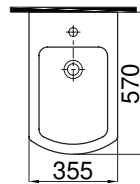

2806-0000 | Duvara Sifir Bide (35x57x40)
Back to Wall Bidet