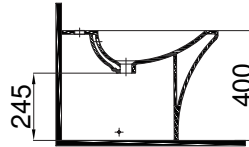

2904-0605	Asma Klozet (39x57x35) Back to Wall WC Pan
53-02-06-005	Klozet Kapağı (Yavaş Kapanır/İnce) Seat Cover (Soft Close)

2906-0605 | Asma Bide (39x57x33)
Wall Hung Bidet

2906-0105 | Duvara Sifir Bide (39x57x40)
Back to Wall Bidet