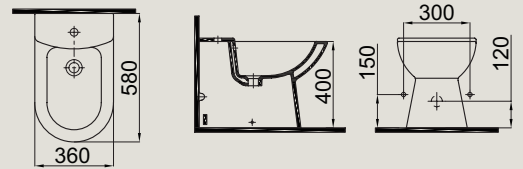

2006-0205	Duvara Sıfır Bide (36x58x40) Back to Wall Bidet

1006-0305	Asma Bide (35x55x38) Wall Hung Bidet