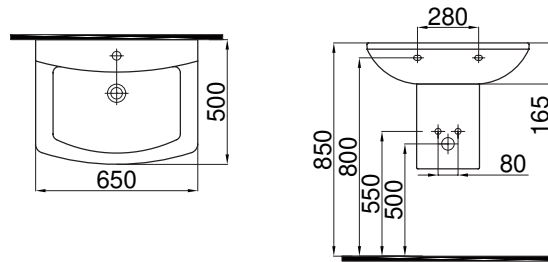

0601-0505	Lavabo (50x65) Washbasin
0602-0000	Kolon Ayak (21x21x69) Pedestal

0601-0505	Lavabo (50x65) Washbasin
0603-0000	Yarım Ayak (27x30x35) Half Pedestal