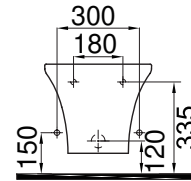

2906-0105 | Duvara Sifir Bide (39x57x40)
Back to Wall Bidet