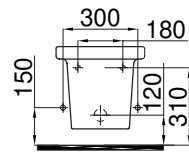

2806-0000 | Duvara Sifir Bide (35x57x40)
Back to Wall Bidet