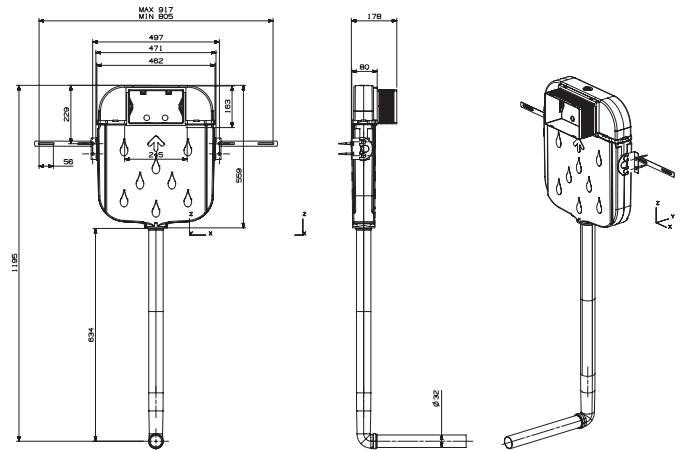

53-01-04-010

Sirt Sirta Yere Hızlı Montaj Gömme Rezervuar
Quick installation to floor as back to back. Concealed Cisterns

53-01-04-006

Metal Ayaklı Gömme Rezervuar
Metal Legs Concealed Cisterns

53-01-04-007

Hela Taşı Uyumlu Gömme Rezervuar
Used for Squatting Pans Concealed