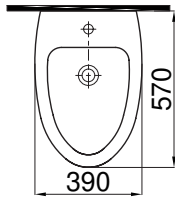

2906-0105 | Duvara Sifir Bide (39x57x40)
Back to Wall Bidet