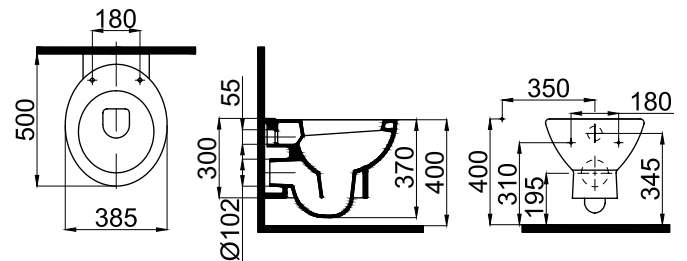

1701-0285 Batarya Delikli / With Mixer Hole
1701-0286 Batarya Deliksiz / Without Mixer Hole
Lavabo (28x38)
Washbasin

0904-0605

Orion Asma Klozet (38x50x36)

Orion Wall hung WC Pan