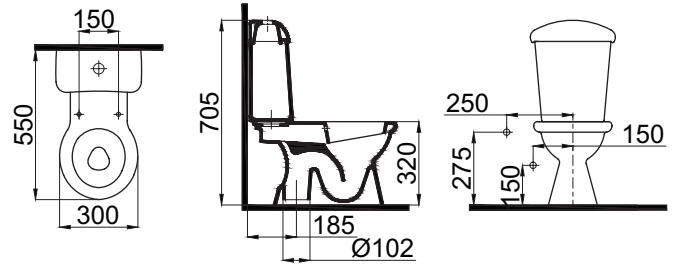

0504-2105-0171 | Klozet (30x55x32)
Wc Pan