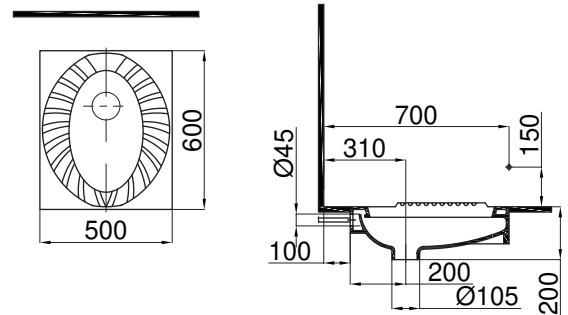

0008-0205 Arkadan Su Girişli / Back Water Inlet

0008-0206 Üstten Su Girişli / Up Water Inlet

Hela Taşı (45x55)

Squatting

0008-0105 Arkadan Su Girişli / Back Water Inlet

0008-0106 Üstten Su Girişli / Up Water Inlet

Yıldız Hela Taşı (50x60)

Star Squatting

0008-0605 Arkadan Su Girişli / Back Water Inlet

0008-0606 Üstten Su Girişli / Up Water Inlet

Güneş Hela Taşı (60x60)

Sun Squatting

0008-0705 Arkadan Su Girişli / Back Water Inlet

0008-0706 Üstten Su Girişli / Up Water Inlet

Güneş Hela Taşı (50x60)

Sun Squatting