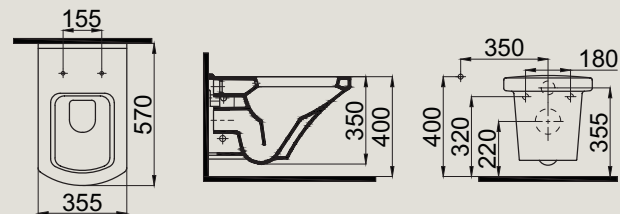

2804-0305	Duvara Sıfır Klozet (35x71x39) Back to Wall WC Pan
2805-0300	Rezervuar (35x16x44) Cistern
53-02-06-003	Klozet Kapağı (Yavaş Kapanır/İnce) Seat Cover (Soft Close)

YENİLİKÇİ ÖZELLİKLER:

- 1- Slim , sessiz ve yavaş kapanan- klozet kapağı
- 2- Bas-çek, temizle-tak kapak
- 3- Entegre taharet musluğu
- 4- Gizli montaj
- 5- Easy-clean (kolay temizlenen) yüzey
- 6- Antibakteriyel (bakteri barındırmayan) yüzey

INNOVATIVE FEATURES:

- 1- Slim and soft close cover
- 2- Push-pull, clean- cover
- 3- Integrated Faucet
- 4- Hidden montage
- 5- Easy clean surface
- 6- Antibacterial (non-bacterial) surface

2804-0307	Entegre Musluklu Duvara Sıfır Klozet (35x71x39) Integrated Faucet Back to Wall WC Pan

2804-0605	Asma Klozet (39x57x35) Back to Wall WC Pan
53-02-06-003	Klozet Kapağı (Yavaş Kapanır/İnce) Seat Cover (Soft Close)

2804-0607	Entegre Musluklu Asma Klozet (35x57x35) Integrated Faucet Wall Hung WC Pan