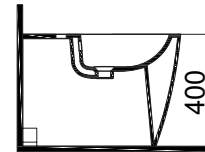

3106-2605

Asma Bide (36x52x30)
Wall Hung Bidet