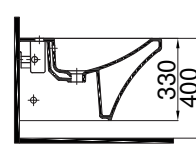

2806-0000 | Duvara Sifir Bide (35x57x40)
Back to Wall Bidet