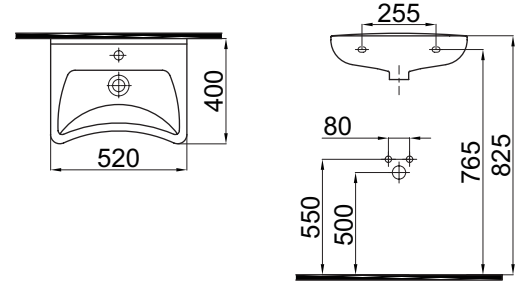

0504-2105 | Klozet (30x55x32)
Wc Pan

0505-0000 | Rezervuar (32x17x38)
Cistern

53-02-03-026 | Klozet Kapağı (Puf)
Seat Cover /Puf