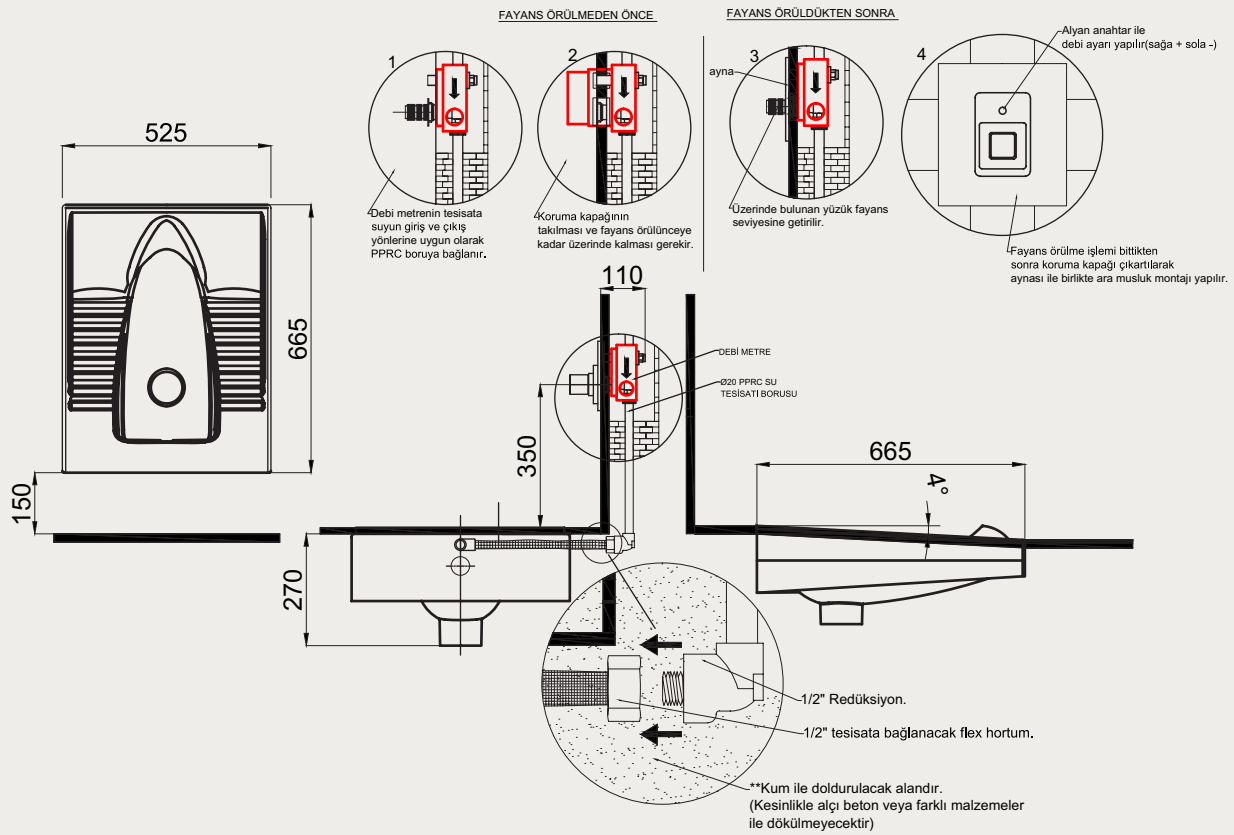

su sıçratmayan tasarım
designed for no spitting

entegre taharet musluğu
Integrated faucet

35°

zemin / floor

13° açılı oturma ergonomisi
13° angle seating

SET0008-0905-001-1-2000

Debi Metreli / Urinal With Flowmeter

Yeni Nesil Taharet Musluklu Alaturka Hela Taşı (52x67)

New Generation With Taharet Faucet Alaturka Squatting