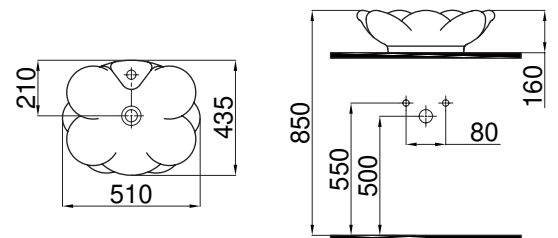

0101-0435-11

Yonca Tezgah Üstü Lavabo (43x51) Altın Kaplama
FronD Countertop Washbasin Gold Plated

0101-0435

Yonca Tezgah Üstü Lavabo (43x51)
FronD Countertop Washbasin