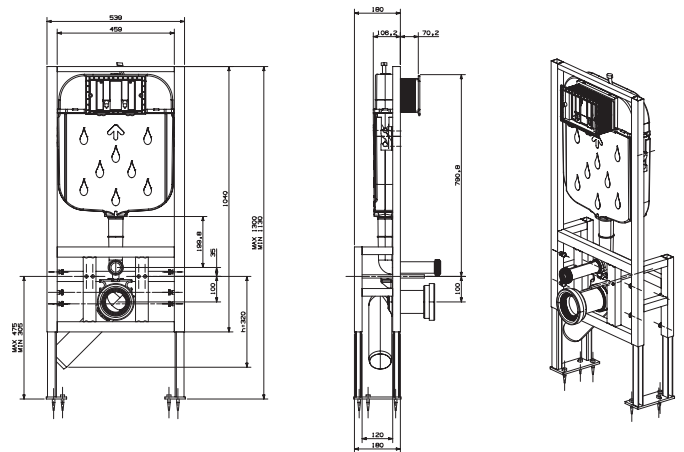

53-01-04-009

Duvar Önü Hızlı Montaj Gömme Rezervuar

Quick installation as front of th wall. Concealed Cisterns

53-01-04-008

Yere Hızlı Montaj Gömme Rezervuar

Quick installation to floor Concealed Cisterns